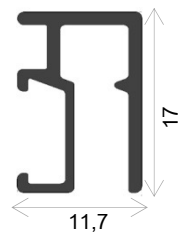

- WALL RAIL
- WEIGHT UP TO 20 KG/M
- AVAILABLE IN : WHITE/PRIMER (RAL 9016) ALU ANODISED

INFO@NEWLY.NL
WWW.NEWLY.NL
+31 (0)492 521 777

EASY TO FIX
(CLIP SUSPENSION)

ACCURATE WALL
MOUNTING