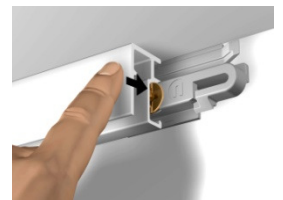

- WALL RAIL
- WEIGHT UP TO 20 KG/M
- AVAILABLE IN : WHITE/PRIMER (RAL 9016) ALU ANODISED

INFO@NEWLY.NL
WWW.NEWLY.NL
+31 (0)492 521 777

EASY TO FIX
(CLIP SUSPENSION)

ACCURATE WALL
MOUNTING